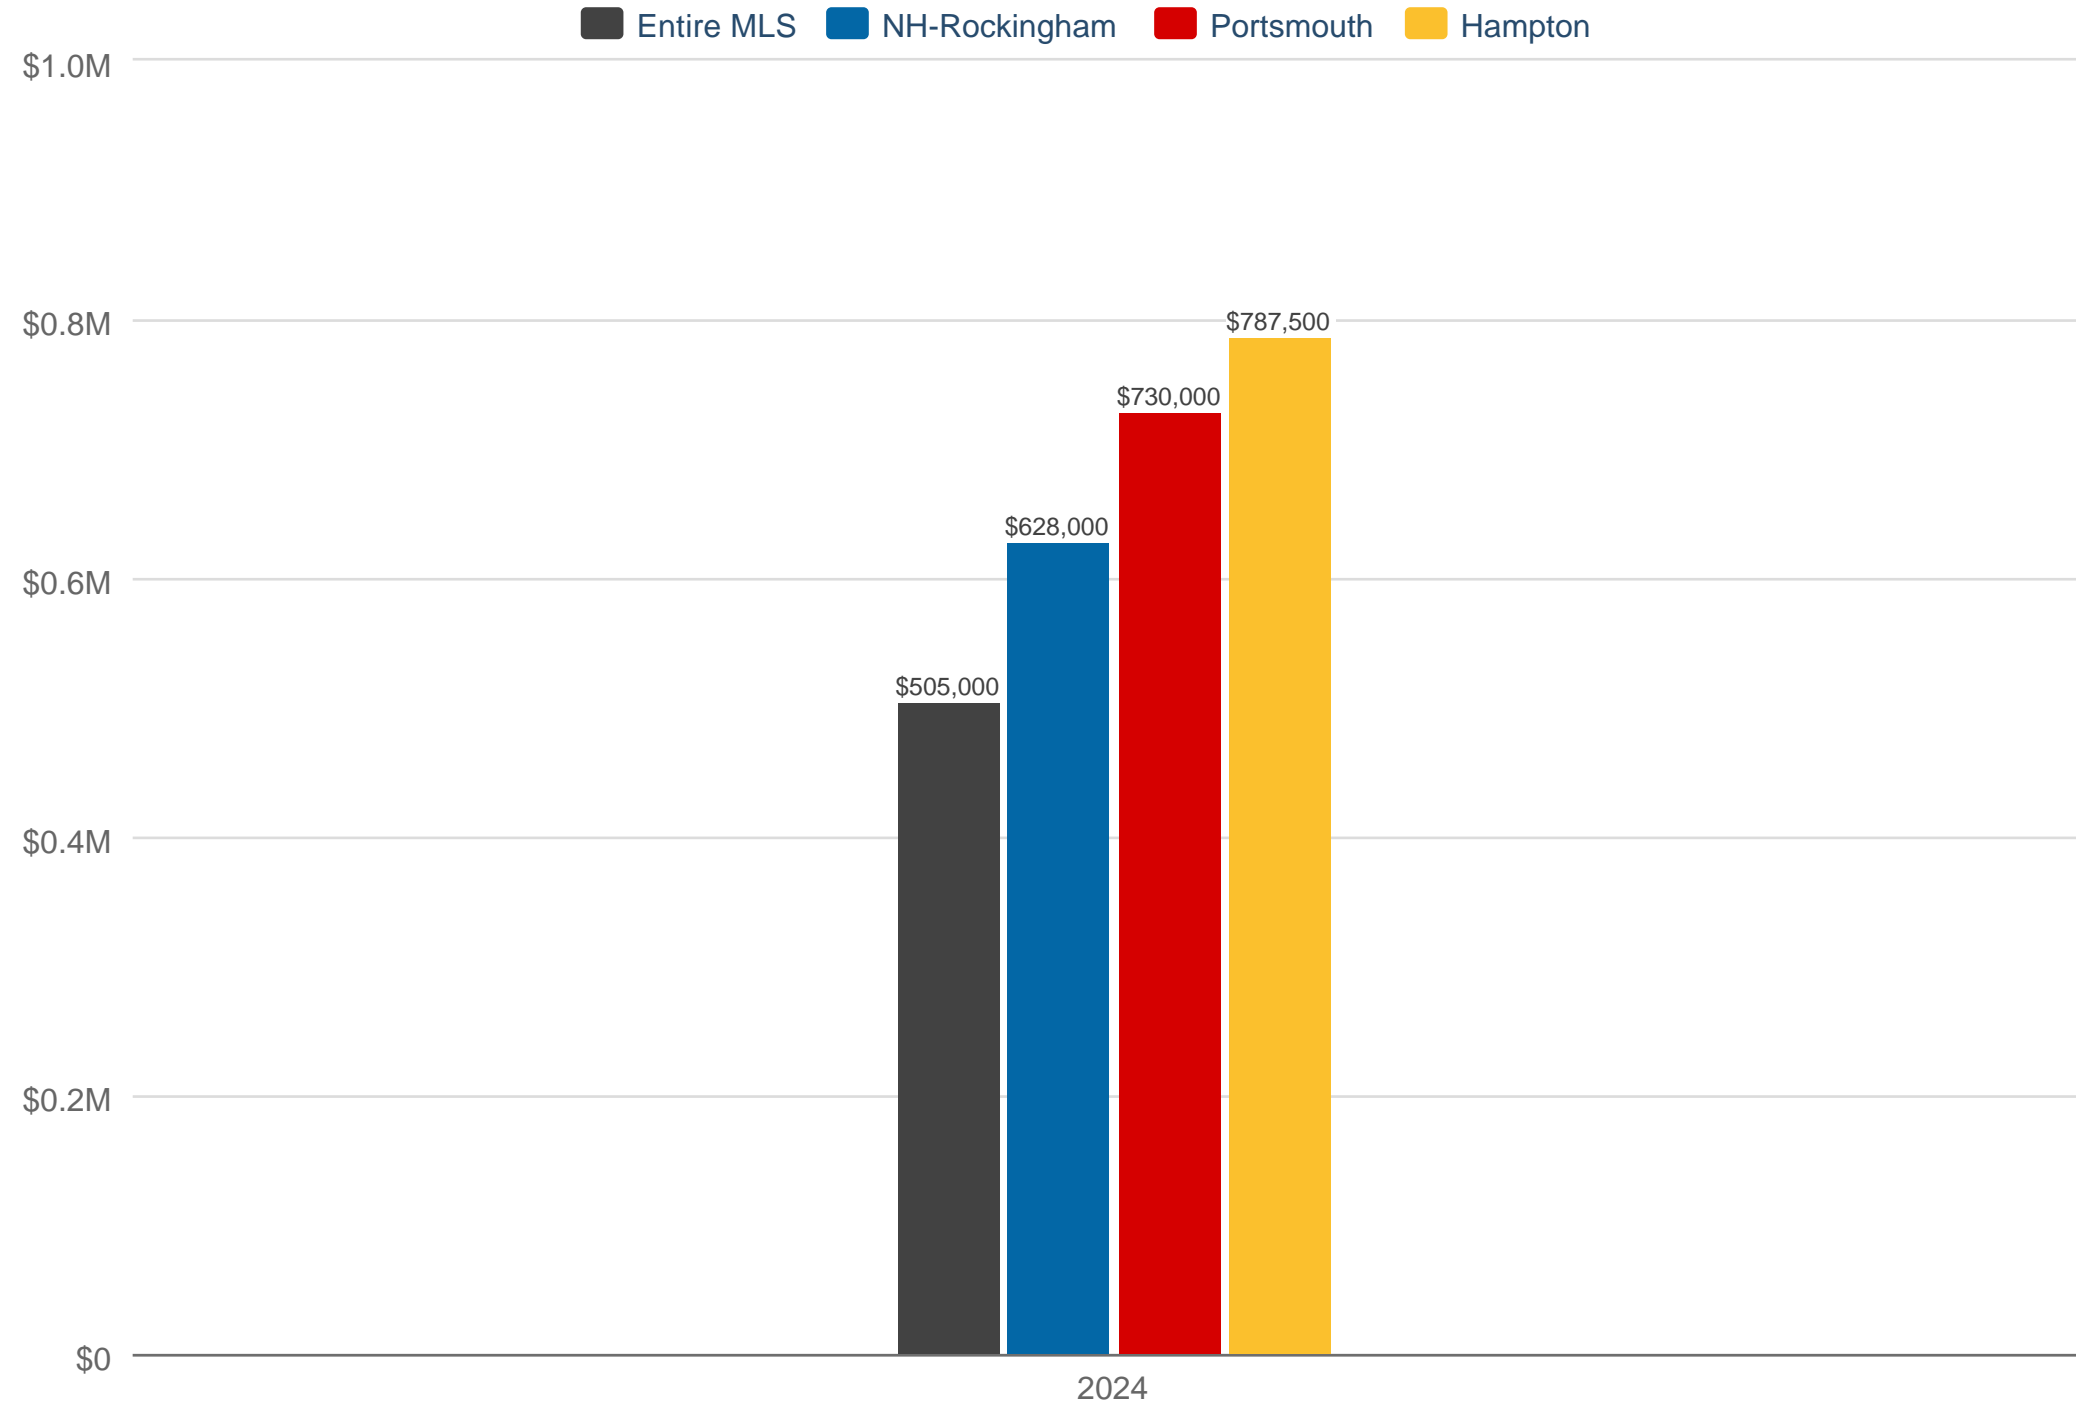

### October Median Sales Price

Entire MLS & NH-Rockingham & Portsmouth & Hampton: Single Family

Each data point is one month of activity. Data is from November 21, 2024.

All data from New Hampshire REALTORS®. InfoSparks© 2024 ShowingTime Plus, LLC.