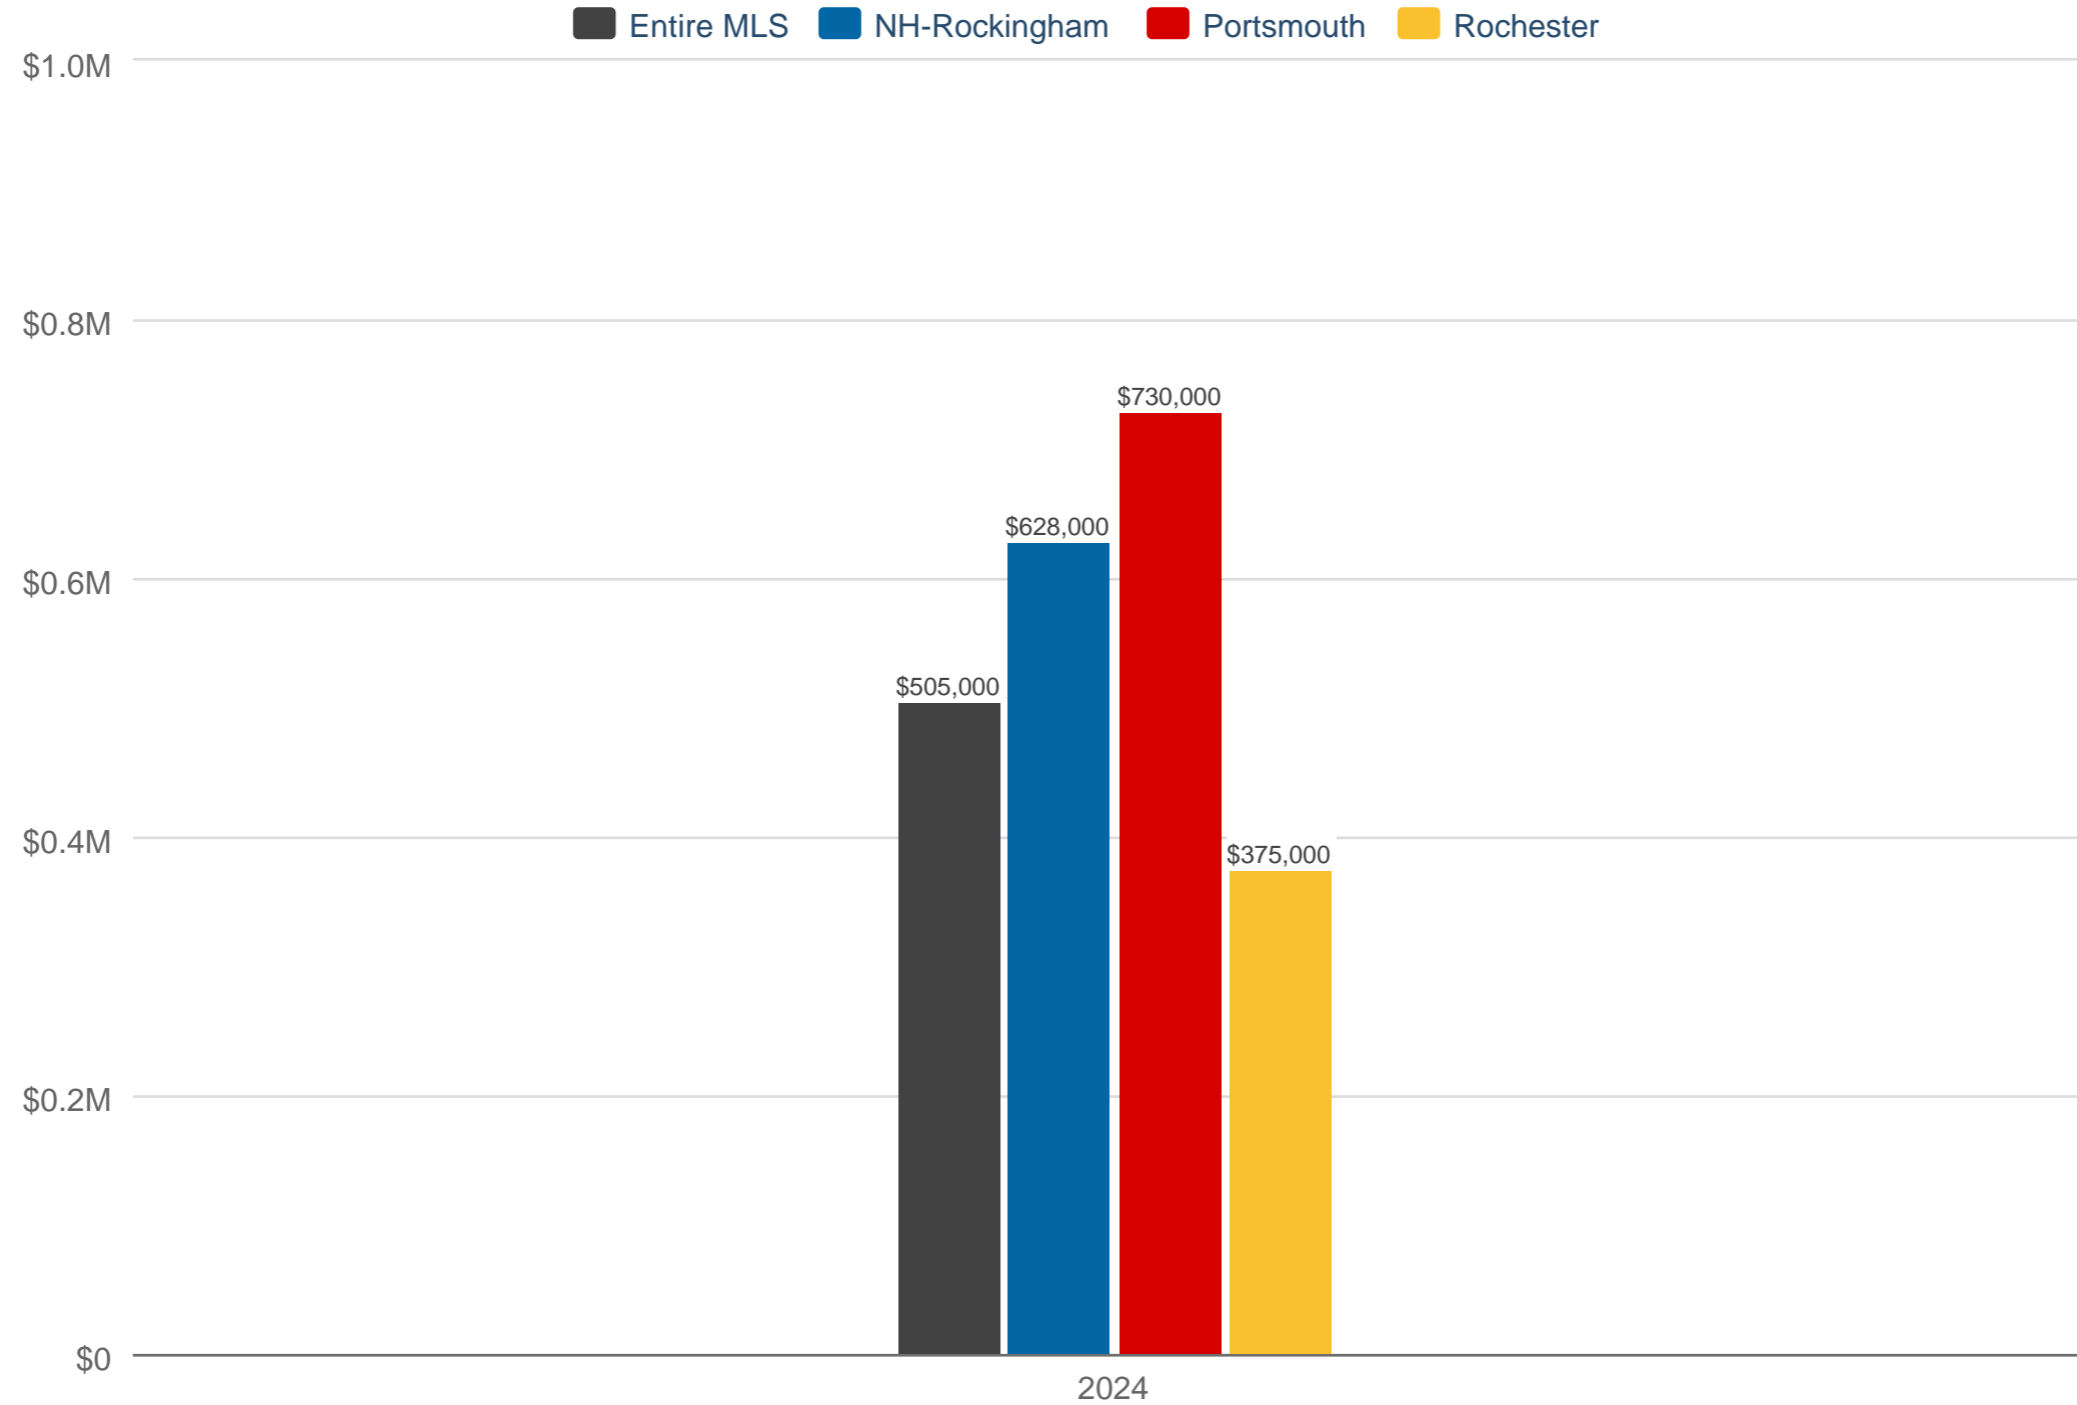

Debbie-Mae Kershaw

SRE Brokers

Office: (603) 431-1443

srebrokers@gmail.com

October Median Sales Price

Entire MLS & NH-Rockingham & Portsmouth & Rochester: Single Family

Each data point is one month of activity. Data is from November 21, 2024.