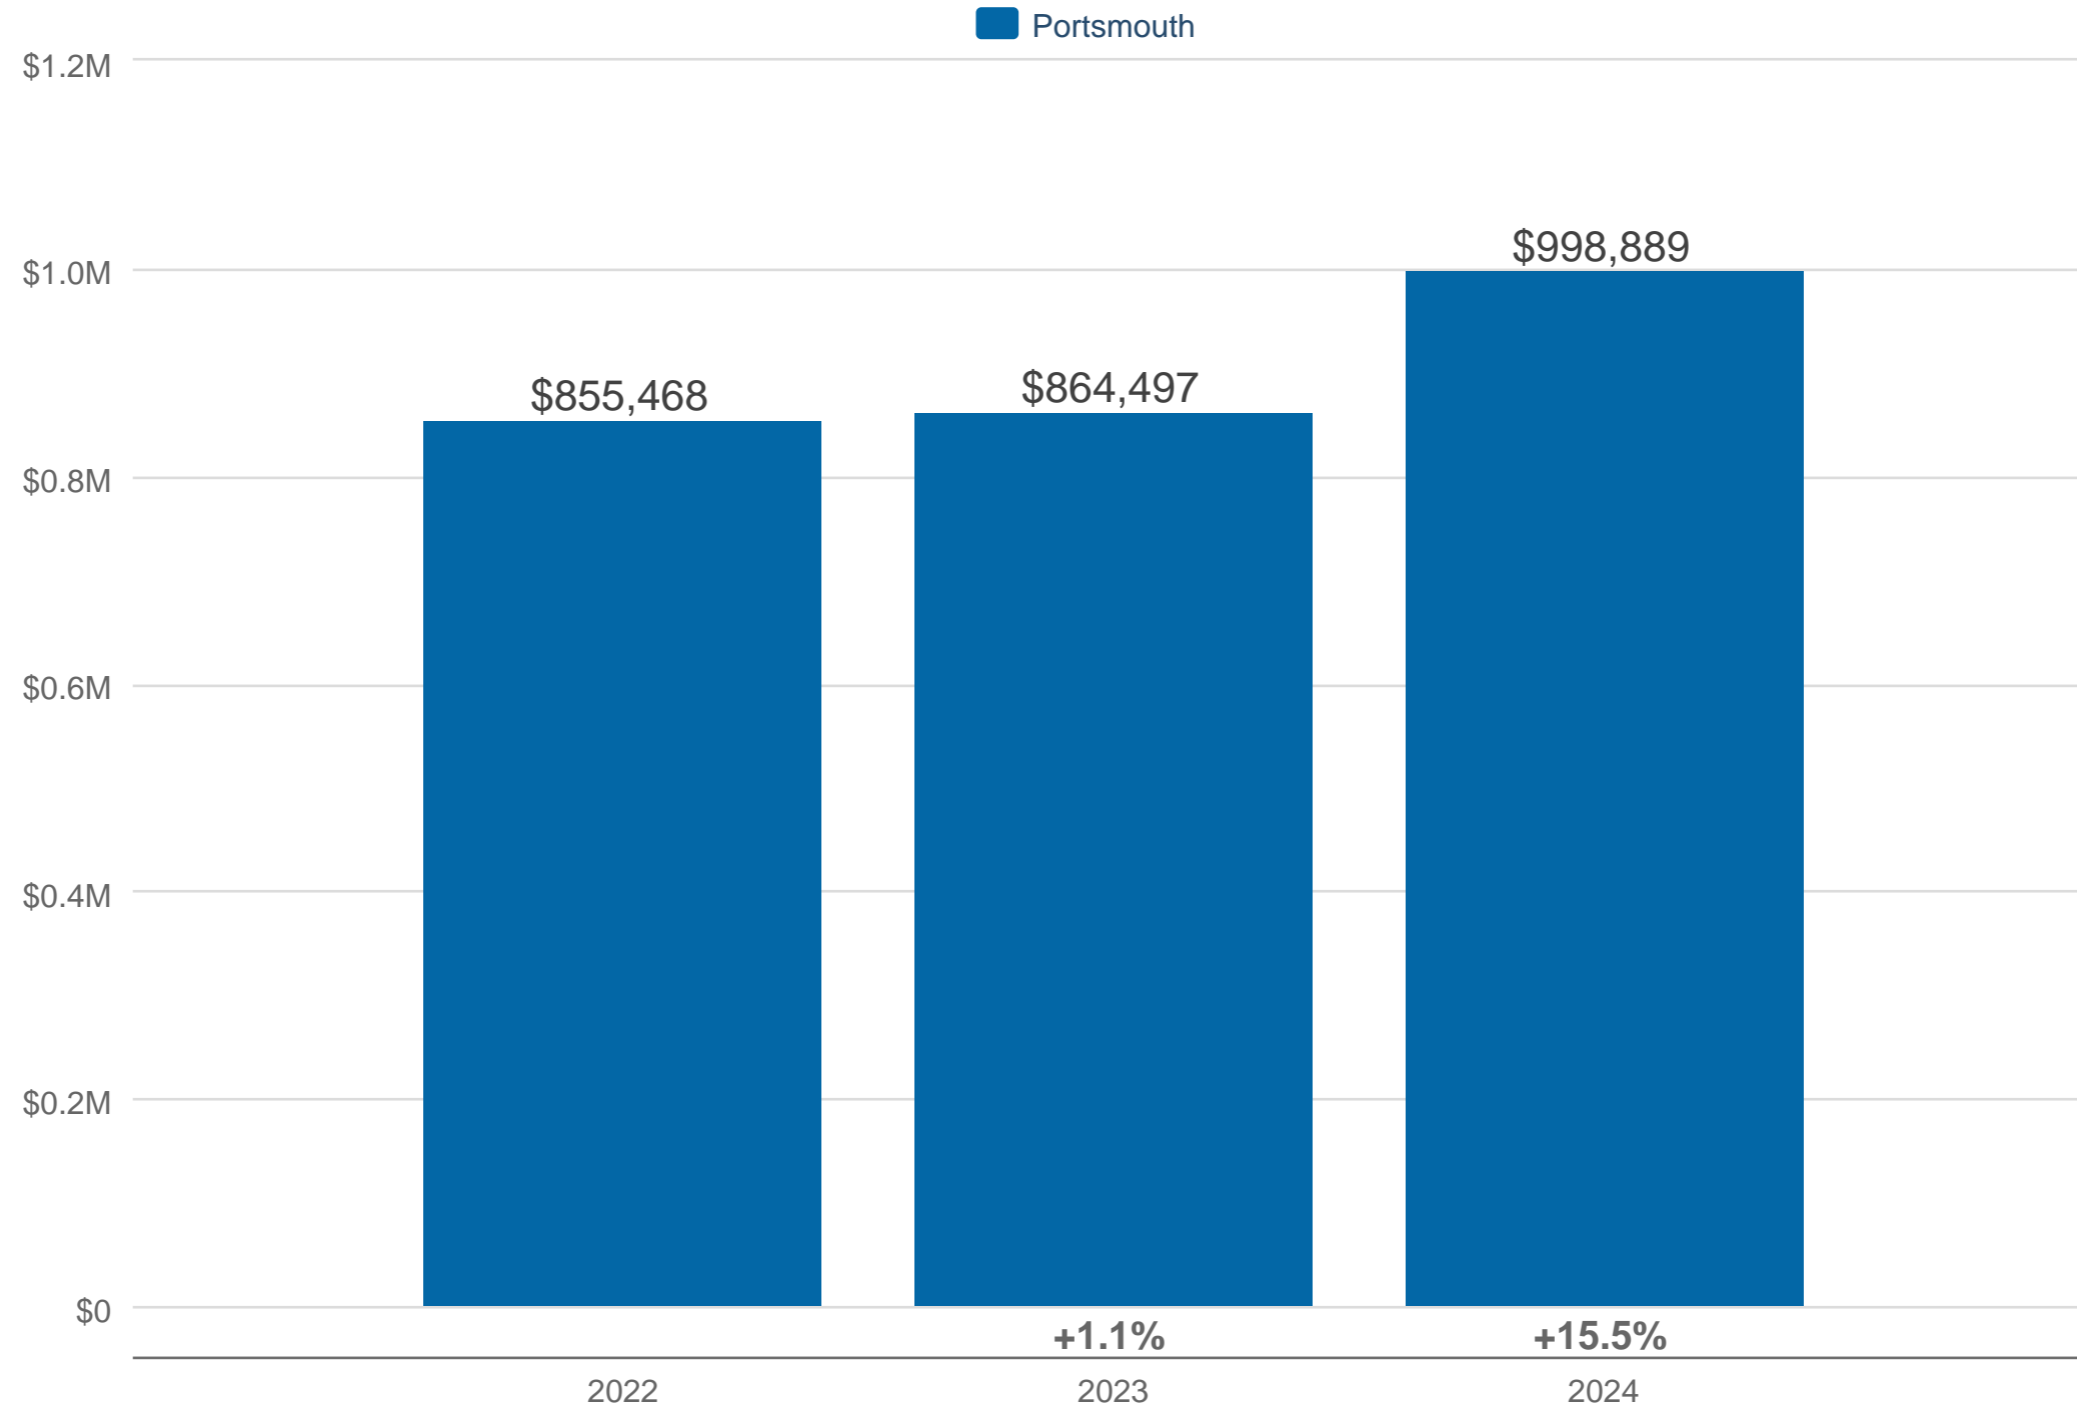

Jim Lee

Certified Residential Specialist (CRS) - RE/MAX Shoreline

Cell: (603) 436-1221

jim@jimlee.com

January Average Sales Price

Portsmouth: Single Family

Each data point is 12 months of activity. Data is from February 1, 2024.