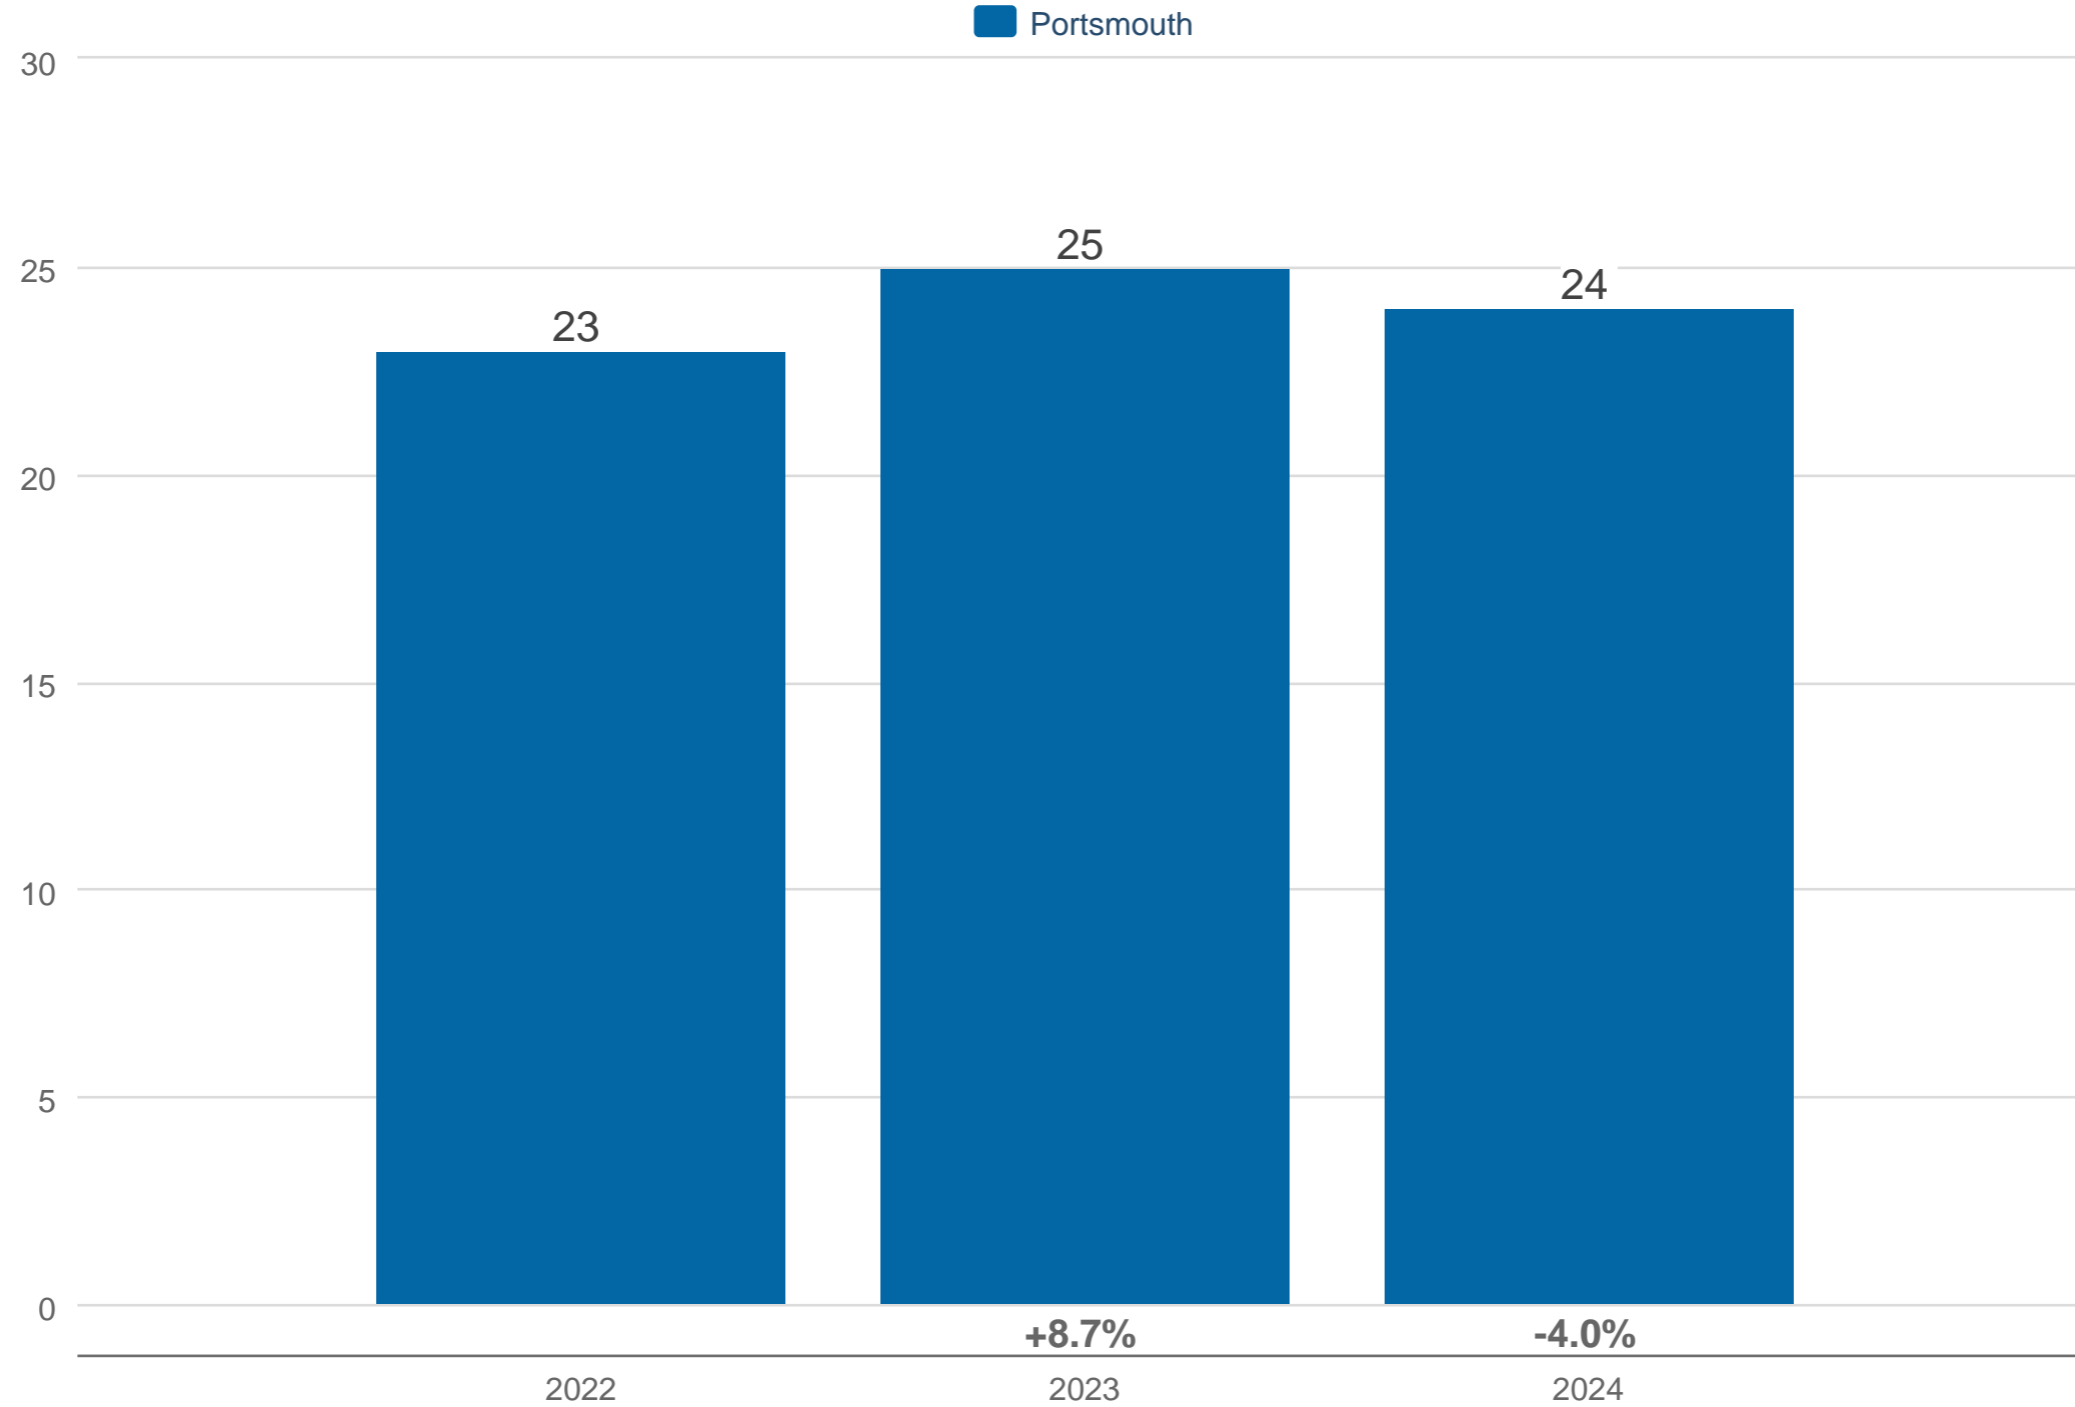

### January Homes for Sale

Portsmouth: Single Family

Each data point is 12 months of activity. Data is from February 1, 2024.

All data from New Hampshire REALTORS®. InfoSparks© 2024 ShowingTime.