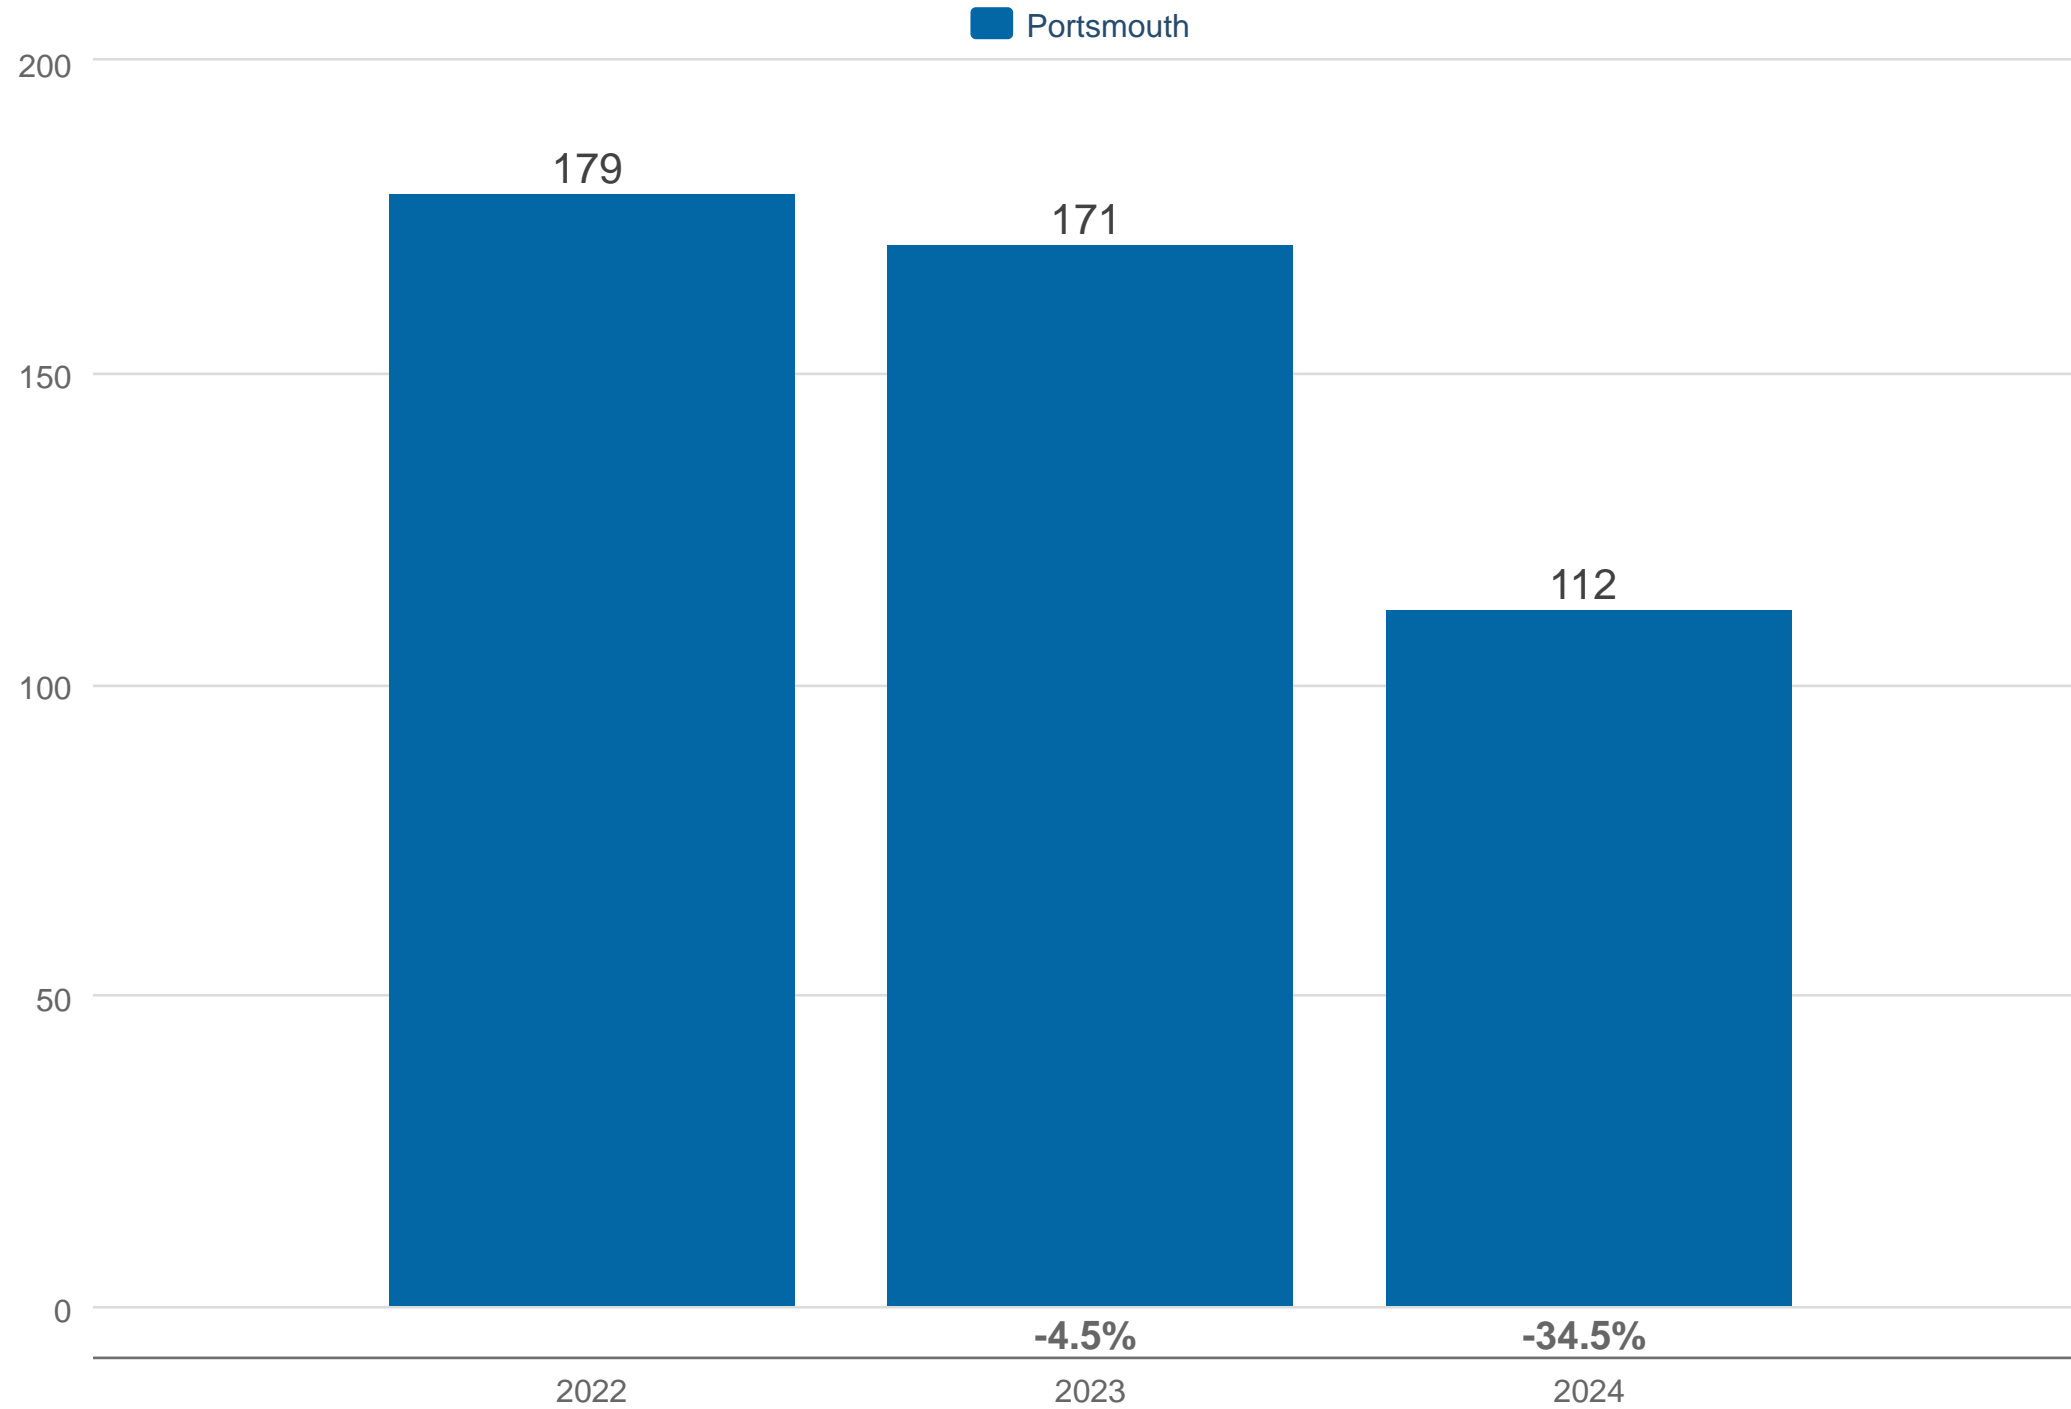

Jim Lee

Certified Residential Specialist (CRS) - RE/MAX Shoreline

Cell: (603) 436-1221

jim@jimlee.com

January Closed Sales

Portsmouth: Single Family

Each data point is 12 months of activity. Data is from February 1, 2024.